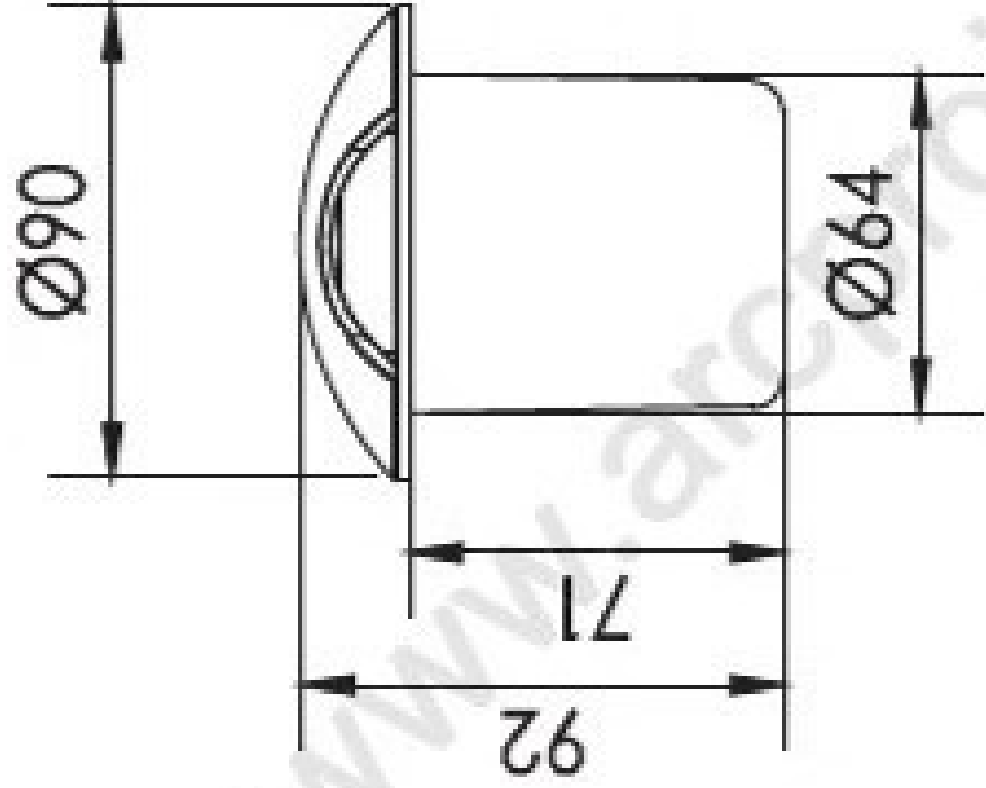

Inground Light Series

2104A

www.arc-projects.in

Specification

| | |
|---------------------|------------------|
| Product Code | 2104AB-1 |
| LED Brand | CREE |
| LED Quantity | 1pc |
| Rated Power | 3W |
| Input Voltage | DC24V/AC100-240V |
| Frequency Range | 50/60Hz |
| Color | Single |
| Beam Angle | 60° |
| Control Mode | CC |
| Life | 50000H |
| Protection Grade | IP67 |
| Ambient Temperature | - 25°C ~ 50°C |
| Ambient Humidity | 10% ~ 90% |